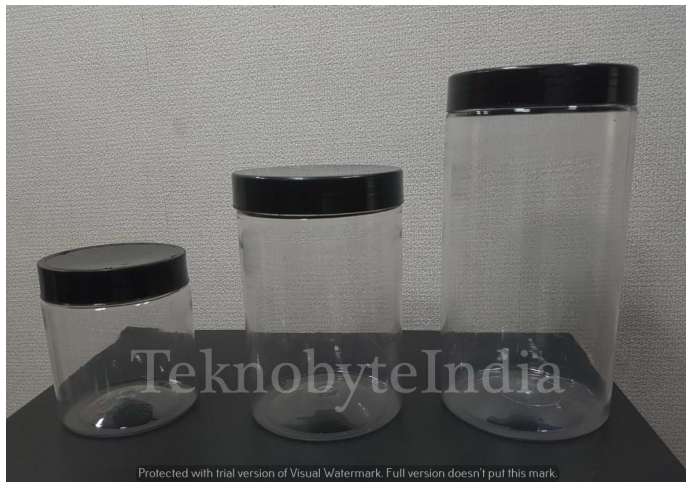

# RAJNISH 425

NECK SIZE = 28MM

WEIGHT = 28

VOLUME = 425ML

TYPE = BOTTLE

4 INCHI

NECK SIZE = 83 MM

WEIGHT = 40/45/50 GM